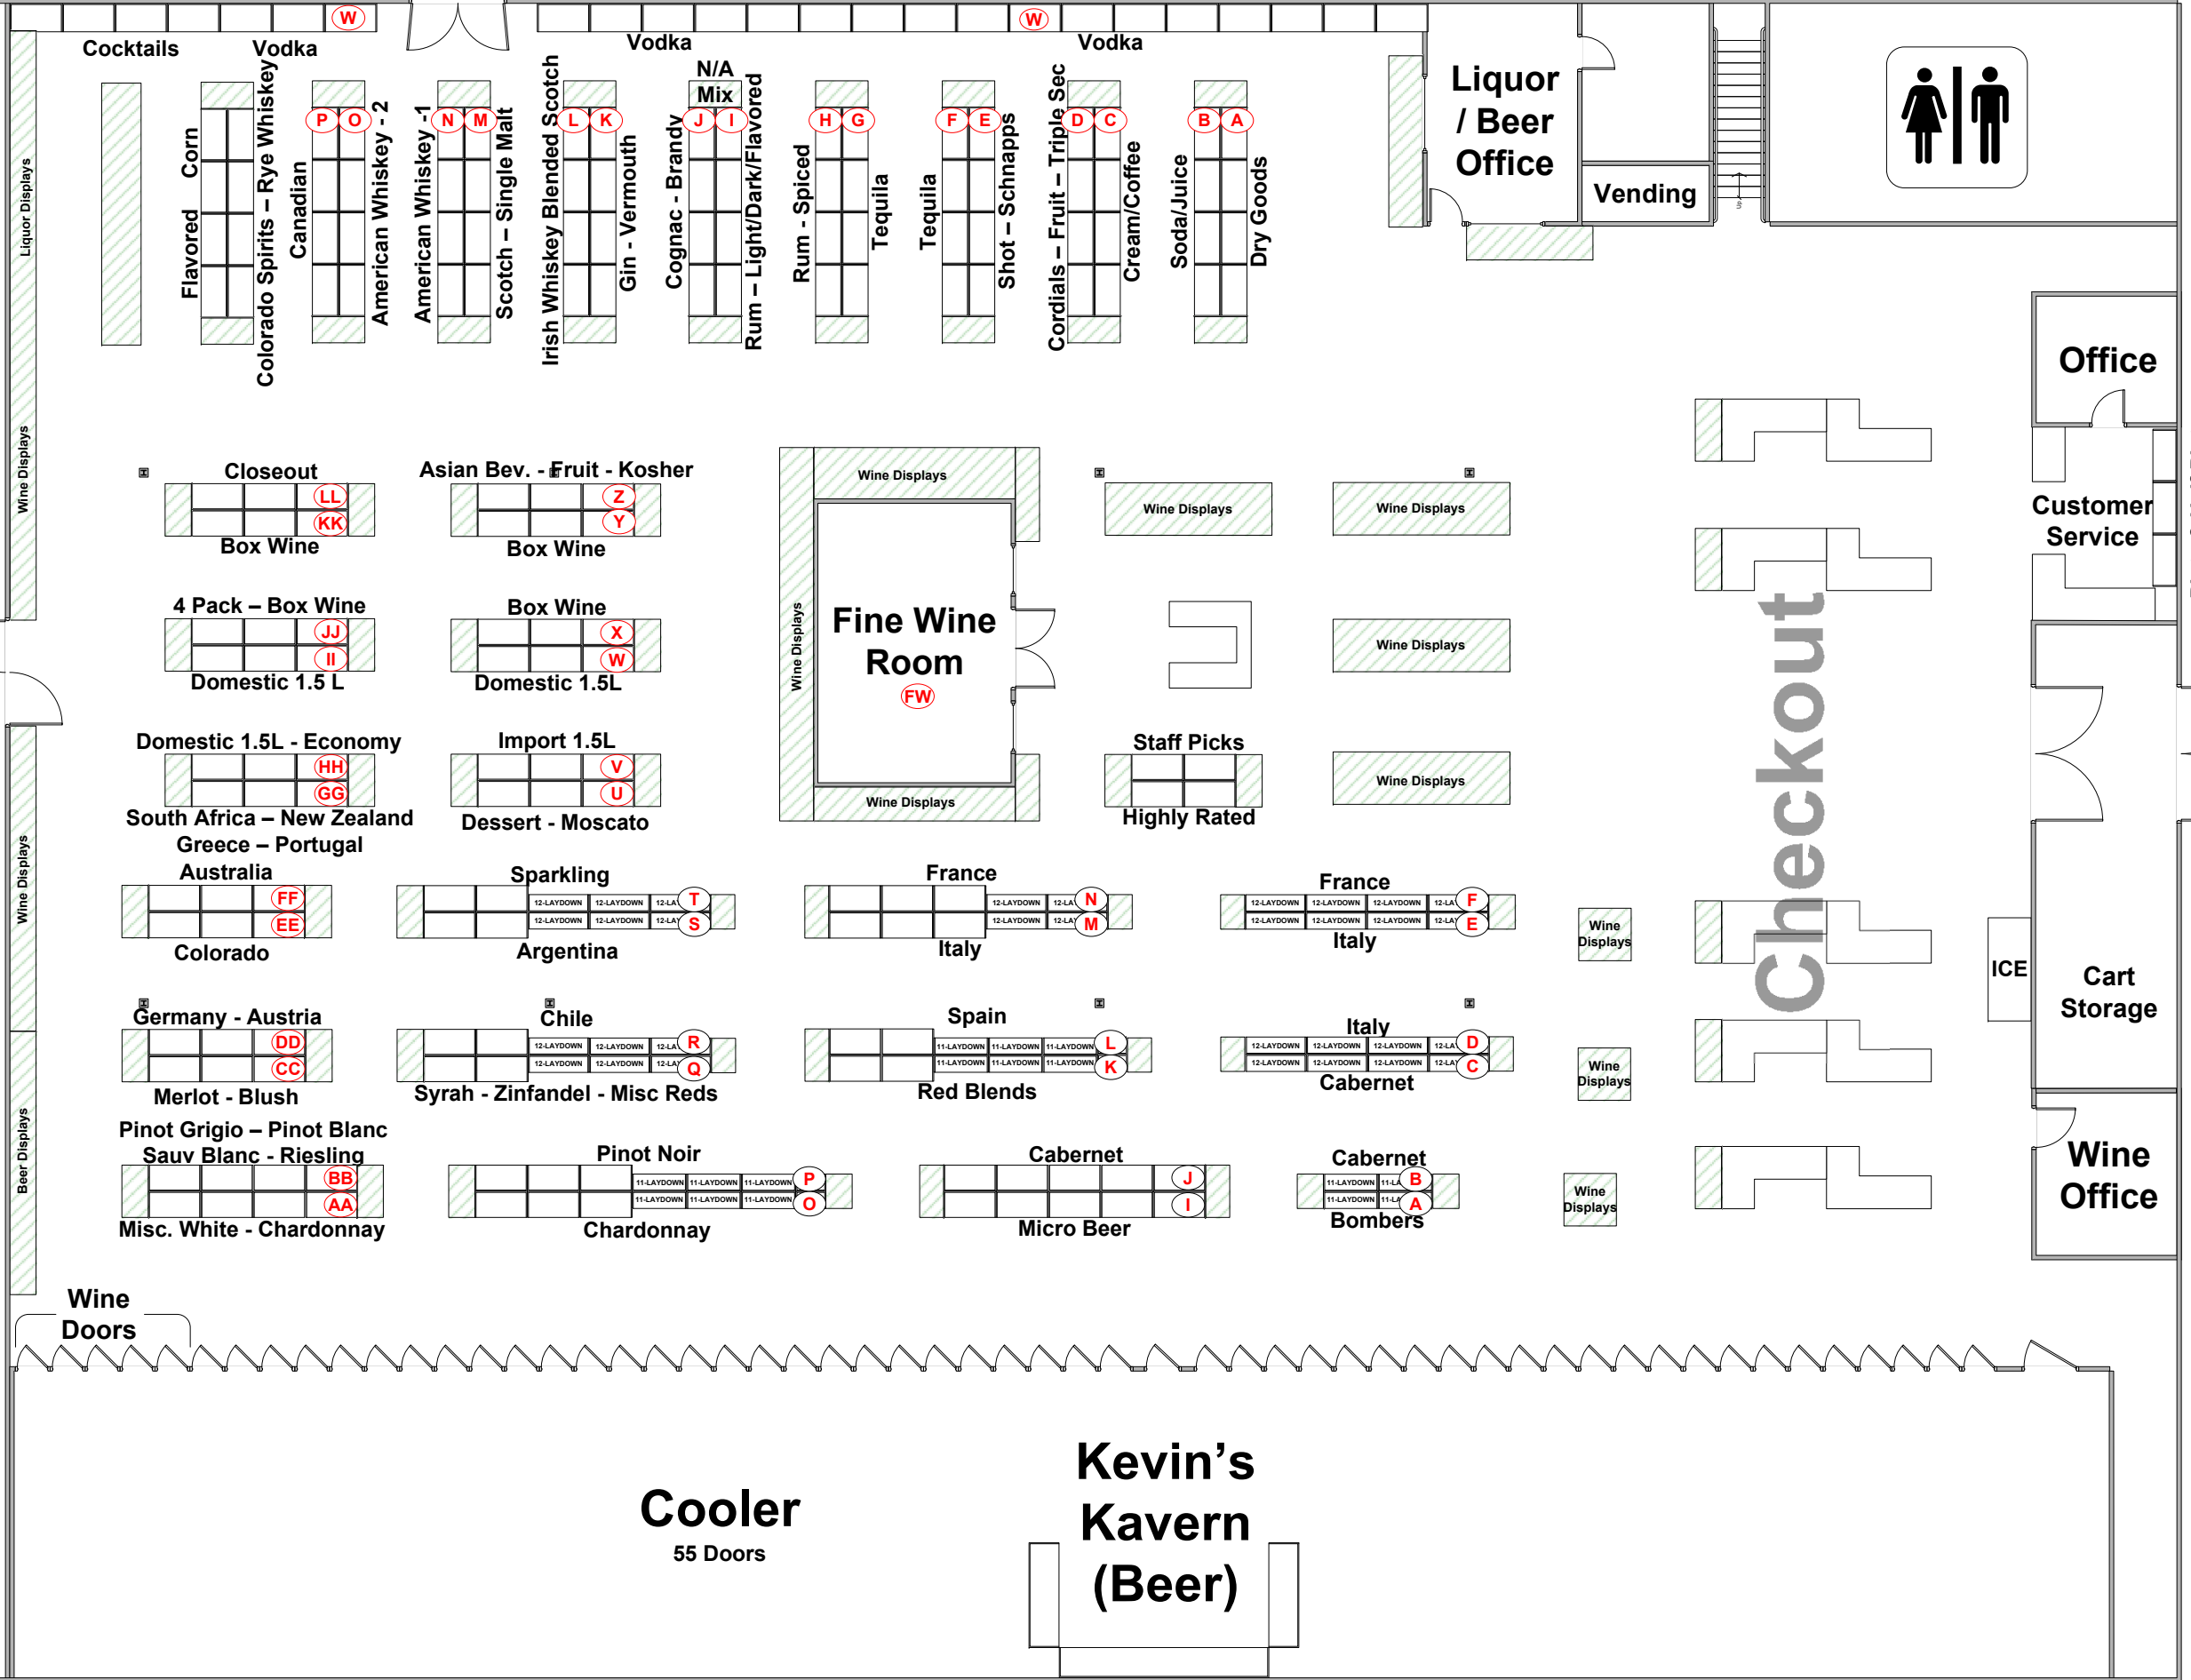

Parker Payless Floor Plan – 03-2015

Liquor Displays

Wine Displays

Wine Displays

Beer Displays

Wine Doors

Cooler
55 Doors

Kevin's Kavern (Beer)

Checkout

Office

Customer Service

Pints & Half Pints

ICE

Cart Storage

Wine Office

Liquor / Beer Office

Gin - Vermouth
Cognac - Brandy

Rum - Spiced
Tequila

Tequila
Shot - Schnapps

Cordials - Fruit - Triple Sec
Cream/Coffee

Soda/Juice
Dry Goods

Closeout
Box Wine

Asian Bev. - Fruit - Kosher
Box Wine

4 Pack - Box Wine
Domestic 1.5 L

Wine Displays

Wine Displays

Wine Displays

Wine Displays

Wine Displays

Wine Displays

Wine Displays